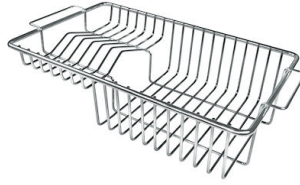

Drainer	Yes
Width	86 cm
Bowl dimension	450x400mm
Number of bowls	1 bowl
Waste fitting	Drain with automatic PM control

FEATURES

Double mixer hole	The large tap counter is already fitted with a series of 2 tap holes. In the second hole it is possible to install the remote control of the automatic drain or, alternatively, a practical soap dispenser.
High thickness	1mm thick steel. A significant thickness, which guarantees the maximum sturdiness and durability.
Automatic waste fitting	The waste-fitting with round remote knob is supplied; a practical accessory which makes it unnecessary to get wet in order to drain the water from the bowl.
Basket 3,5" waste fitting	The drain is equipped with a large 3.5" drain, with the practical basket cap that prevents the discharge of solid parts.
Perimetral overflow	The overflow is always a security on the Foster sinks that prevents the overflow of water in case of oversights. The perimeter drain solution improves aesthetics thanks to its square and essential shape.
Small radius	Bowls with squared shapes with a modern design and an increased capacity, for a minimal aesthetics connected with an extreme practicality.
Deep bowls	This bowls reach an important depth, over 20 cm, thanks to the advanced production technology, that can be offer great capieny and practicality in all the washing operations.

HPDE Twin chopping board
8644 101

Stainless steel colander
8154 000

Stainless steel plate rack
8100 154

Stainless steel plate rack

8100 303

* only in combination with the accessory
8644 101

Stainless steel plate rack

8100 201

White bowl

8153 100

**Graters kit with ring-holder and
food collection tray**

8159 101

* only in combination with the accessory
8644 101

Stainless steel perforated tray

8151 000