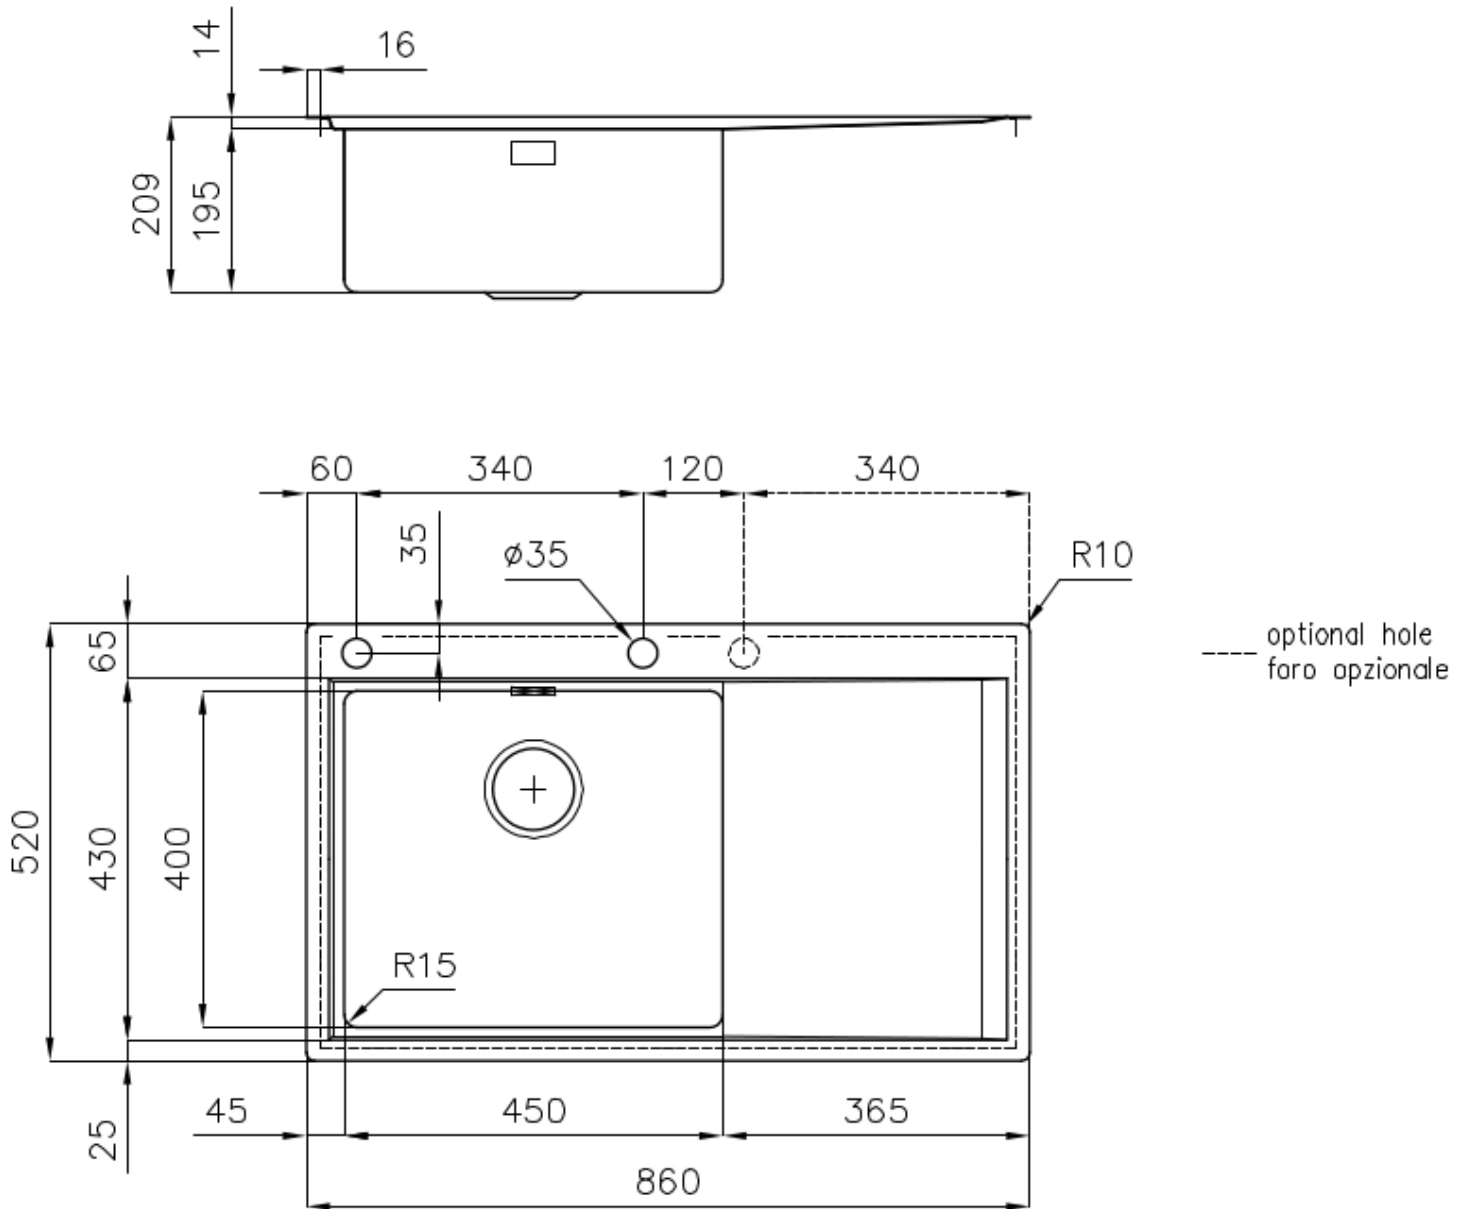

Sink Master

Bowl on the left

Kitchen Sinks

Code: 1250 052

DETAILS

Edge/Installation Type	Flush-mount Top-mount
Finish	Foster brushed
Material	AISI 304 stainless steel
Texture	Foster brushed
Base	60 cm
Dimensions	860x520 mm
Standard fittings	Fixing hooks, gasket, drain, overflow and siphon, boxed packing
Mixer holes	2 standard holes
Built-in hole	View technical data sheet

Drainer	Yes
Width	86 cm
Bowl dimension	450x400mm
Number of bowls	1 bowl
Waste fitting	Drain with automatic PM control

FEATURES

Double mixer hole	The large tap counter is already fitted with a series of 2 tap holes. In the second hole it is possible to install the remote control of the automatic drain or, alternatively, a practical soap dispenser.
High thickness	1mm thick steel. A significant thickness, which guarantees the maximum sturdiness and durability.
Automatic waste fitting	The waste-fitting with round remote knob is supplied; a practical accessory which makes it unnecessary to get wet in order to drain the water from the bowl.
Basket 3,5" waste fitting	The drain is equipped with a large 3.5" drain, with the practical basket cap that prevents the discharge of solid parts.
Perimetral overflow	The overflow is always a security on the Foster sinks that prevents the overflow of water in case of oversights. The perimeter drain solution improves aesthetics thanks to its square and essential shape.
Small radius	Bowls with squared shapes with a modern design and an increased capacity, for a minimal aesthetics connected with an extreme practicality.
Deep bowls	This bowls reach an important depth, over 20 cm, thanks to the advanced production technology, that can be offer great capieny and practicality in all the washing operations.

TECHNICAL DATA

Lavello serie Master cod. 1250/05*

EQUIPMENT

Automatic waste fitting
8407 113

OPTIONAL ACCESSORIES

Cestello inox
8612 000

Glass chopping board
8631 300

HPDE Chopping board
8657 001