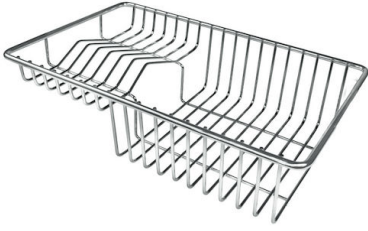

Drainer	Yes
Width	86 cm
Bowl dimension	450x400mm
Number of bowls	1 bowl
Waste fitting	Drain with automatic PM control

FEATURES

Double mixer hole	The large tap counter is already fitted with a series of 2 tap holes. In the second hole it is possible to install the remote control of the automatic drain or, alternatively, a practical soap dispenser.
High thickness	1mm thick steel. A significant thickness, which guarantees the maximum sturdiness and durability.
Automatic waste fitting	The waste-fitting with round remote knob is supplied; a practical accessory which makes it unnecessary to get wet in order to drain the water from the bowl.
Basket 3,5" waste fitting	The drain is equipped with a large 3.5" drain, with the practical basket cap that prevents the discharge of solid parts.
Perimetral overflow	The overflow is always a security on the Foster sinks that prevents the overflow of water in case of oversights. The perimeter drain solution improves aesthetics thanks to its square and essential shape.
Small radius	Bowls with squared shapes with a modern design and an increased capacity, for a minimal aesthetics connected with an extreme practicality.
Deep bowls	This bowls reach an important depth, over 20 cm, thanks to the advanced production technology, that can be offer great capieny and practicality in all the washing operations.

TECHNICAL DATA

Lavello serie Master cod. 1250/05*

EQUIPMENT

Automatic waste fitting
8407 113

OPTIONAL ACCESSORIES

Cestello inox
8612 000

Glass chopping board
8631 300

HPDE Chopping board
8657 001

HPDE Twin chopping board
8644 101

Stainless steel colander
8154 000

Stainless steel plate rack
8100 154

Stainless steel plate rack

8100 303

* only in combination with the accessory
8644 101

Stainless steel plate rack