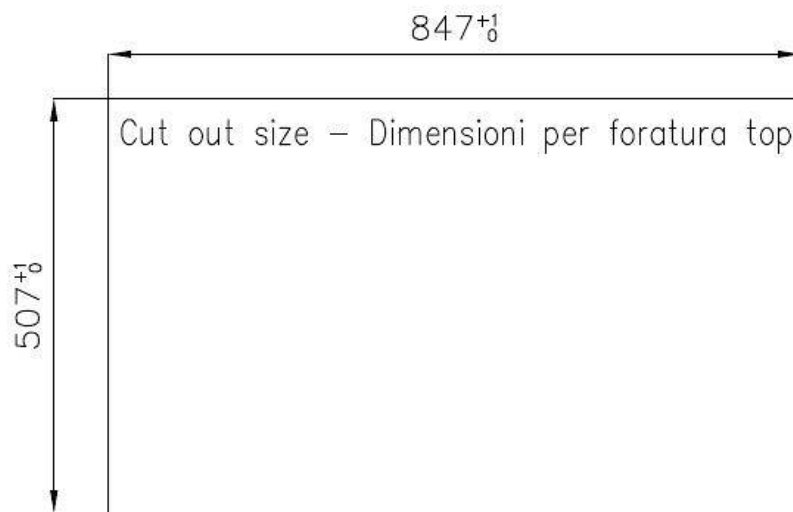

Lavello serie Master cod. 1250/05*